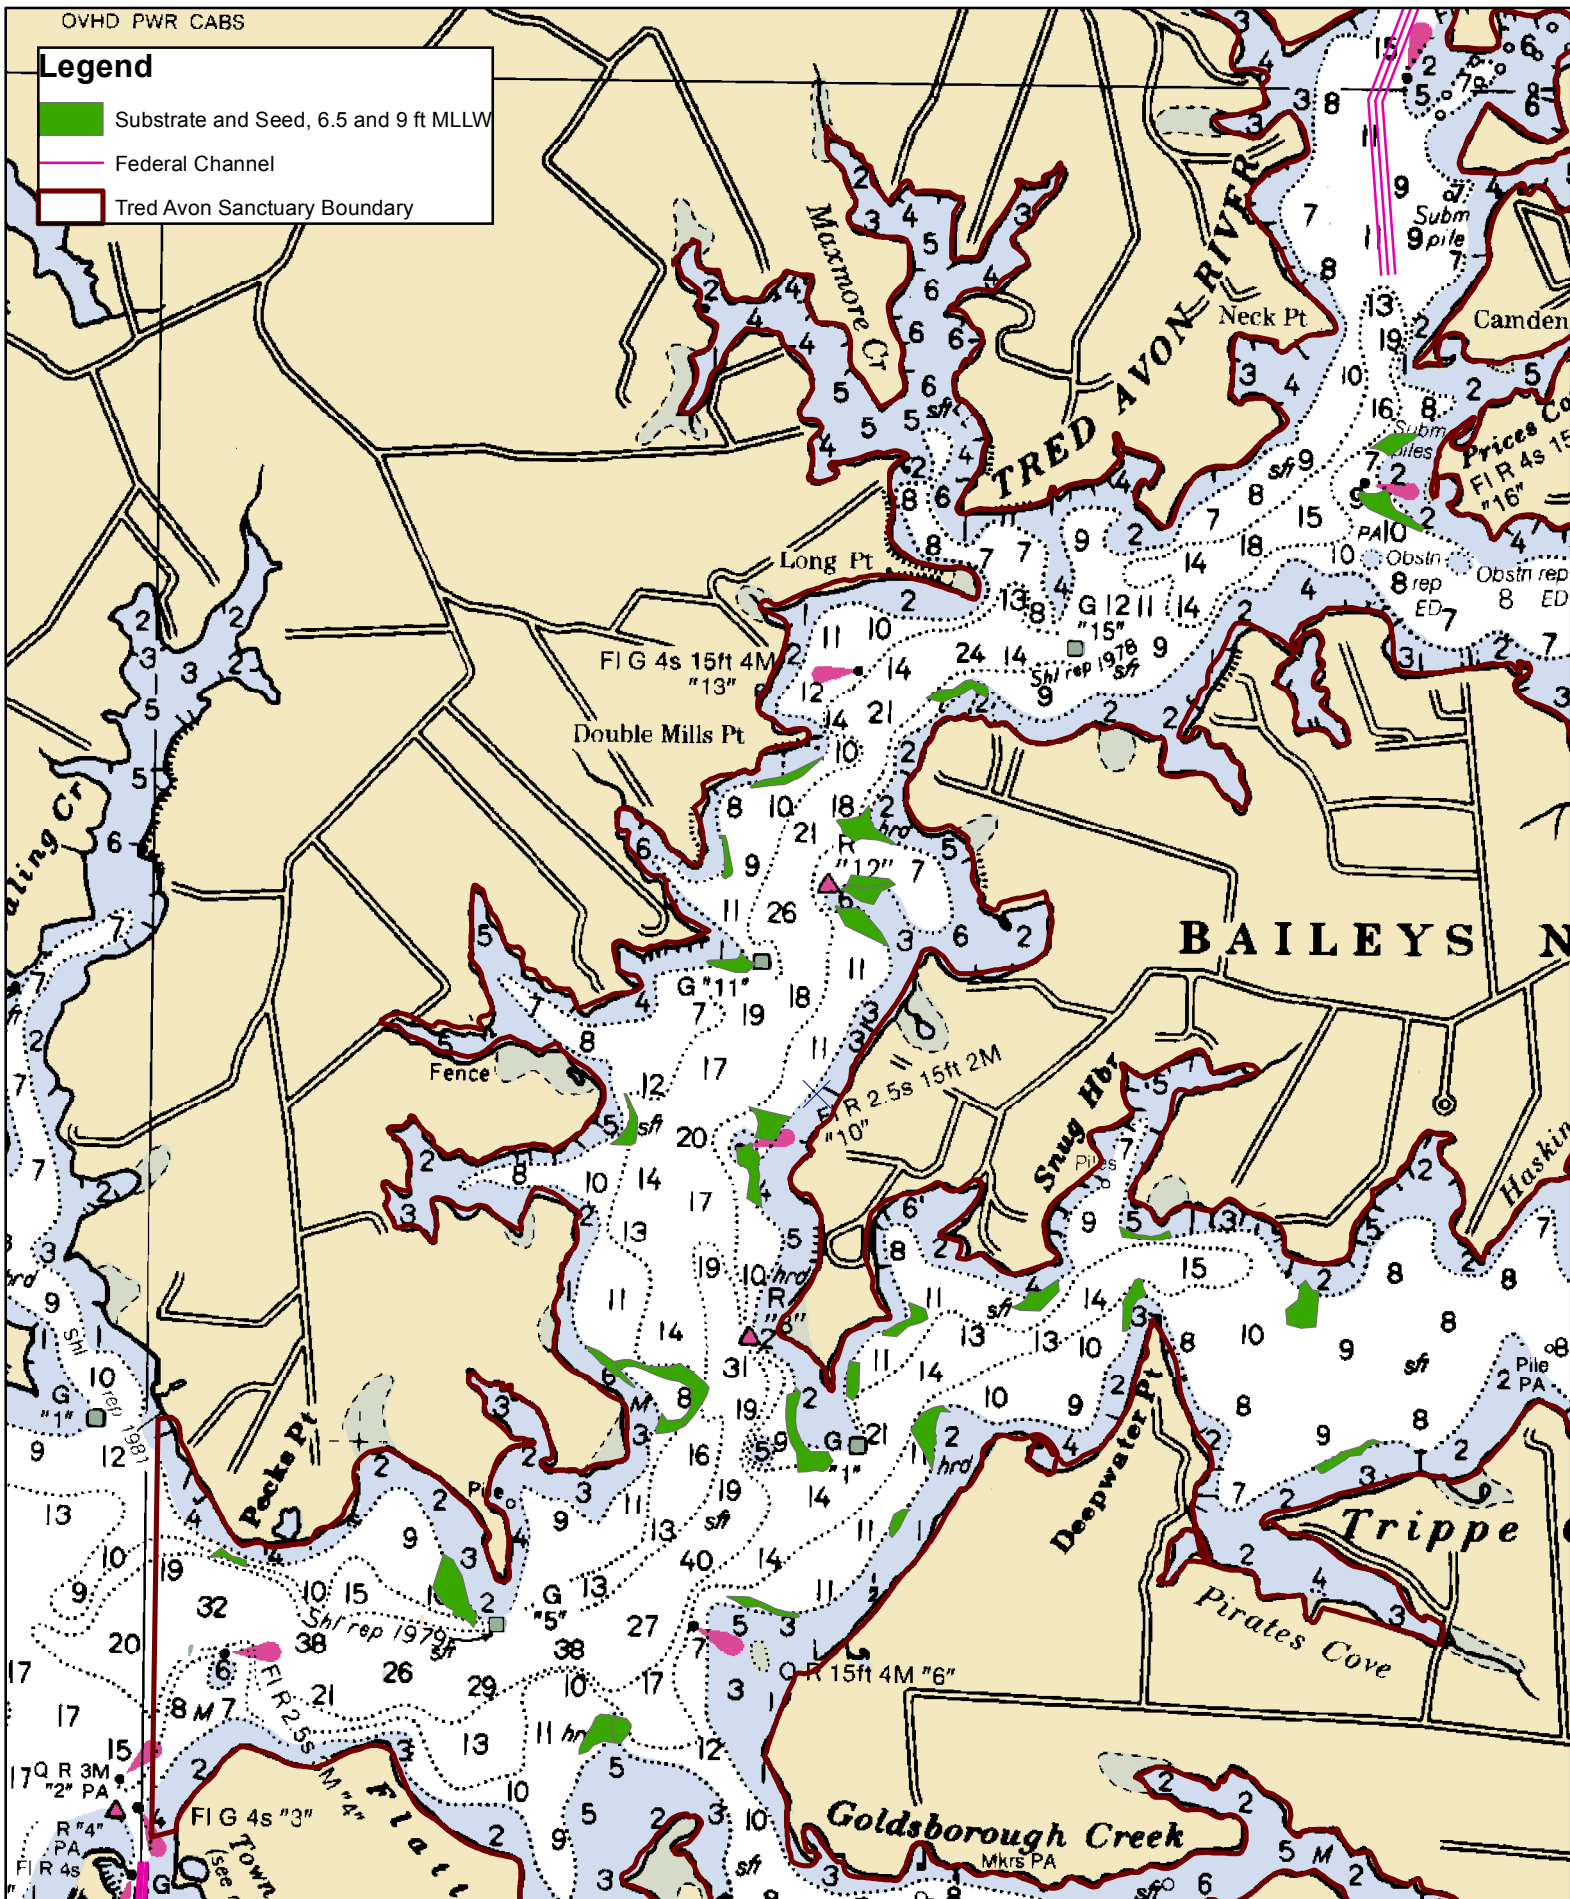

**Legend**

- Substrate and Seed, 6.5 and 9 ft MLLW
- Federal Channel
- Tred Avon Sanctuary Boundary

Proposed Oyster Reef Restoration  
Between 6.5 and 9 ft MLLW