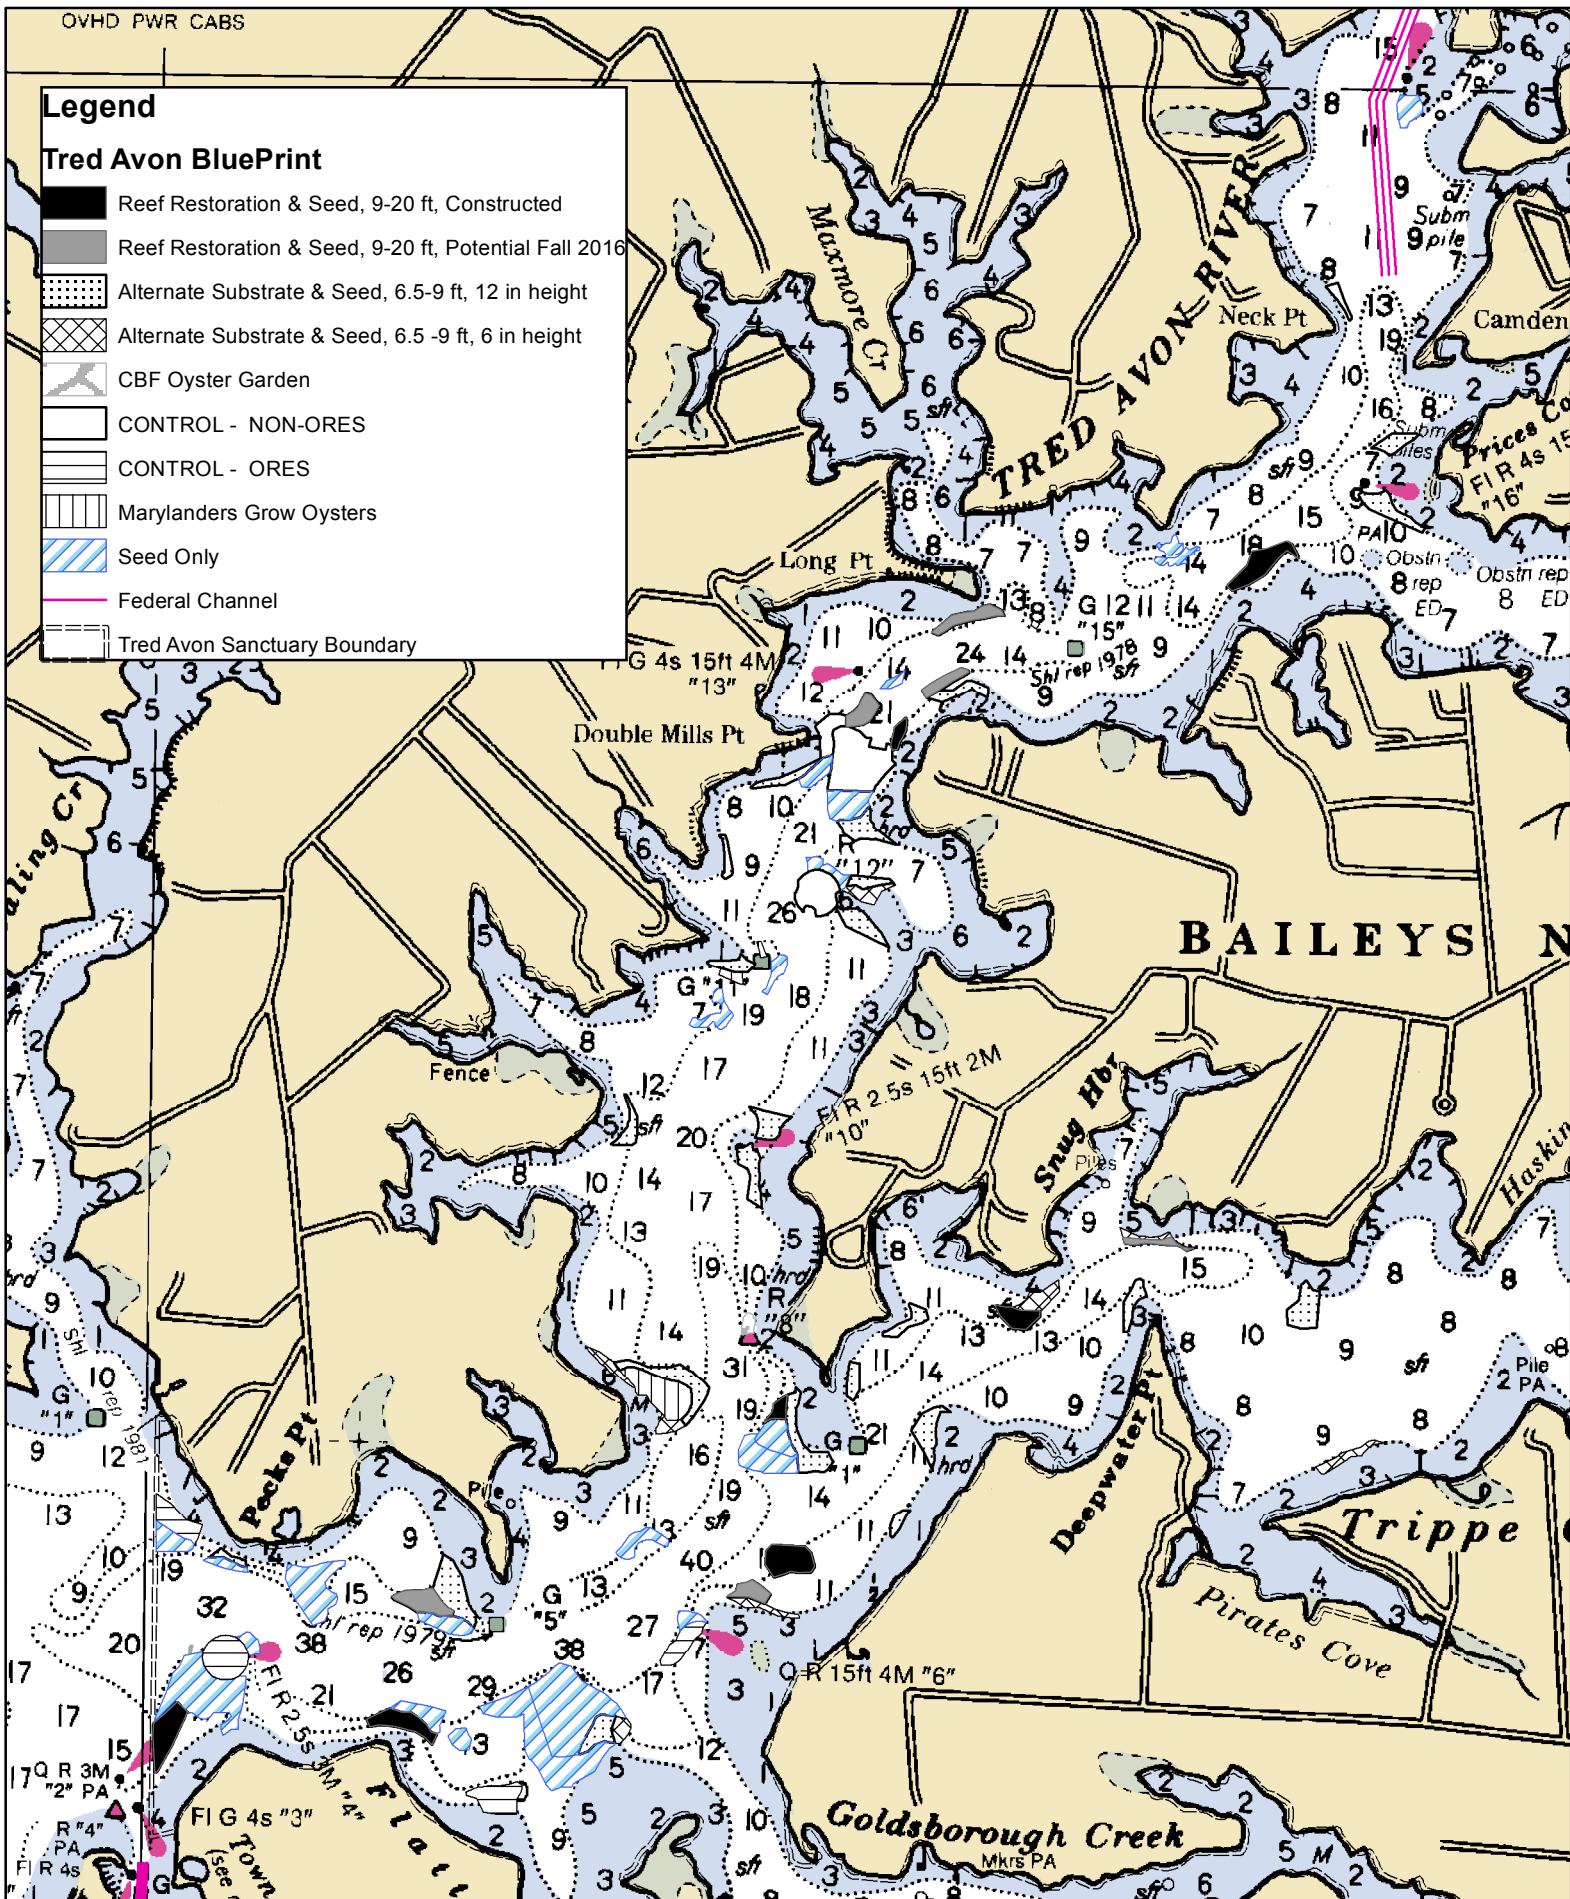

Legend

Tred Avon BluePrint

-  Reef Restoration & Seed, 9-20 ft, Constructed
-  Reef Restoration & Seed, 9-20 ft, Potential Fall 2016
-  Alternate Substrate & Seed, 6.5-9 ft, 12 in height
-  Alternate Substrate & Seed, 6.5-9 ft, 6 in height
-  CBF Oyster Garden
-  CONTROL - NON-ORES
-  CONTROL - ORES
-  Marylanders Grow Oysters
-  Seed Only
-  Federal Channel
-  Tred Avon Sanctuary Boundary

Tred Avon River Oyster Restoration
Tributary Plan Blueprint