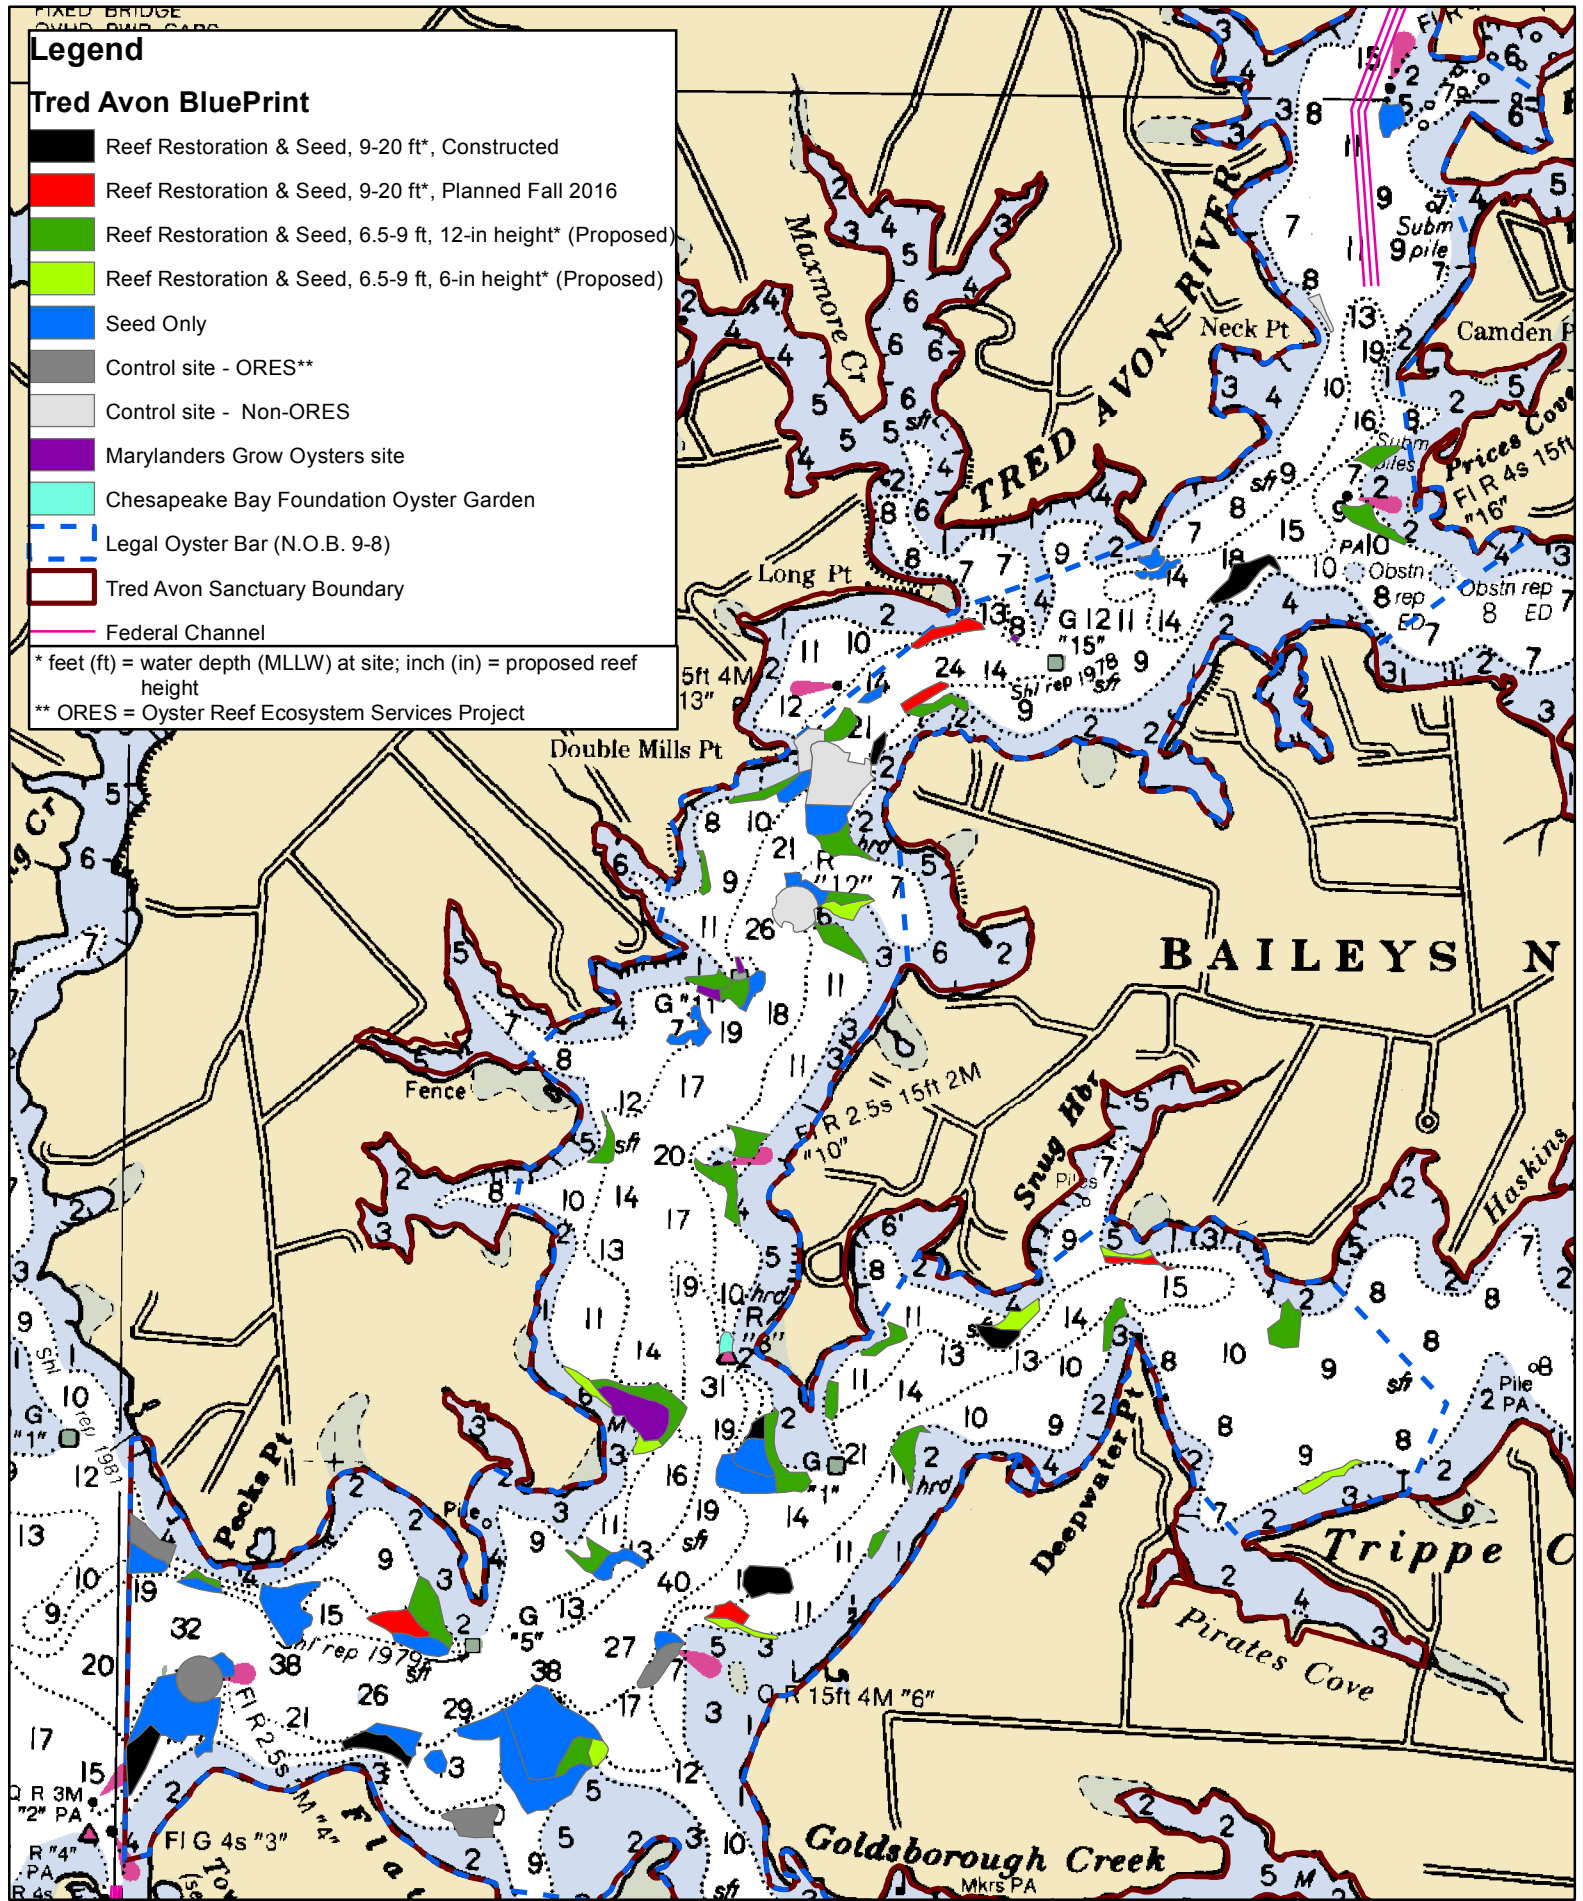

**Legend**

**Tred Avon BluePrint**

- Reef Restoration & Seed, 9-20 ft\*, Constructed
- Reef Restoration & Seed, 9-20 ft\*, Planned Fall 2016
- Reef Restoration & Seed, 6.5-9 ft, 12-in height\* (Proposed)
- Reef Restoration & Seed, 6.5-9 ft, 6-in height\* (Proposed)
- Seed Only
- Control site - ORES\*\*
- Control site - Non-ORES
- Marylanders Grow Oysters site
- Chesapeake Bay Foundation Oyster Garden
- Legal Oyster Bar (N.O.B. 9-8)
- Tred Avon Sanctuary Boundary
- Federal Channel

\* feet (ft) = water depth (MLLW) at site; inch (in) = proposed reef height

\*\* ORES = Oyster Reef Ecosystem Services Project

Tred Avon River Oyster Restoration  
BluePrint Map