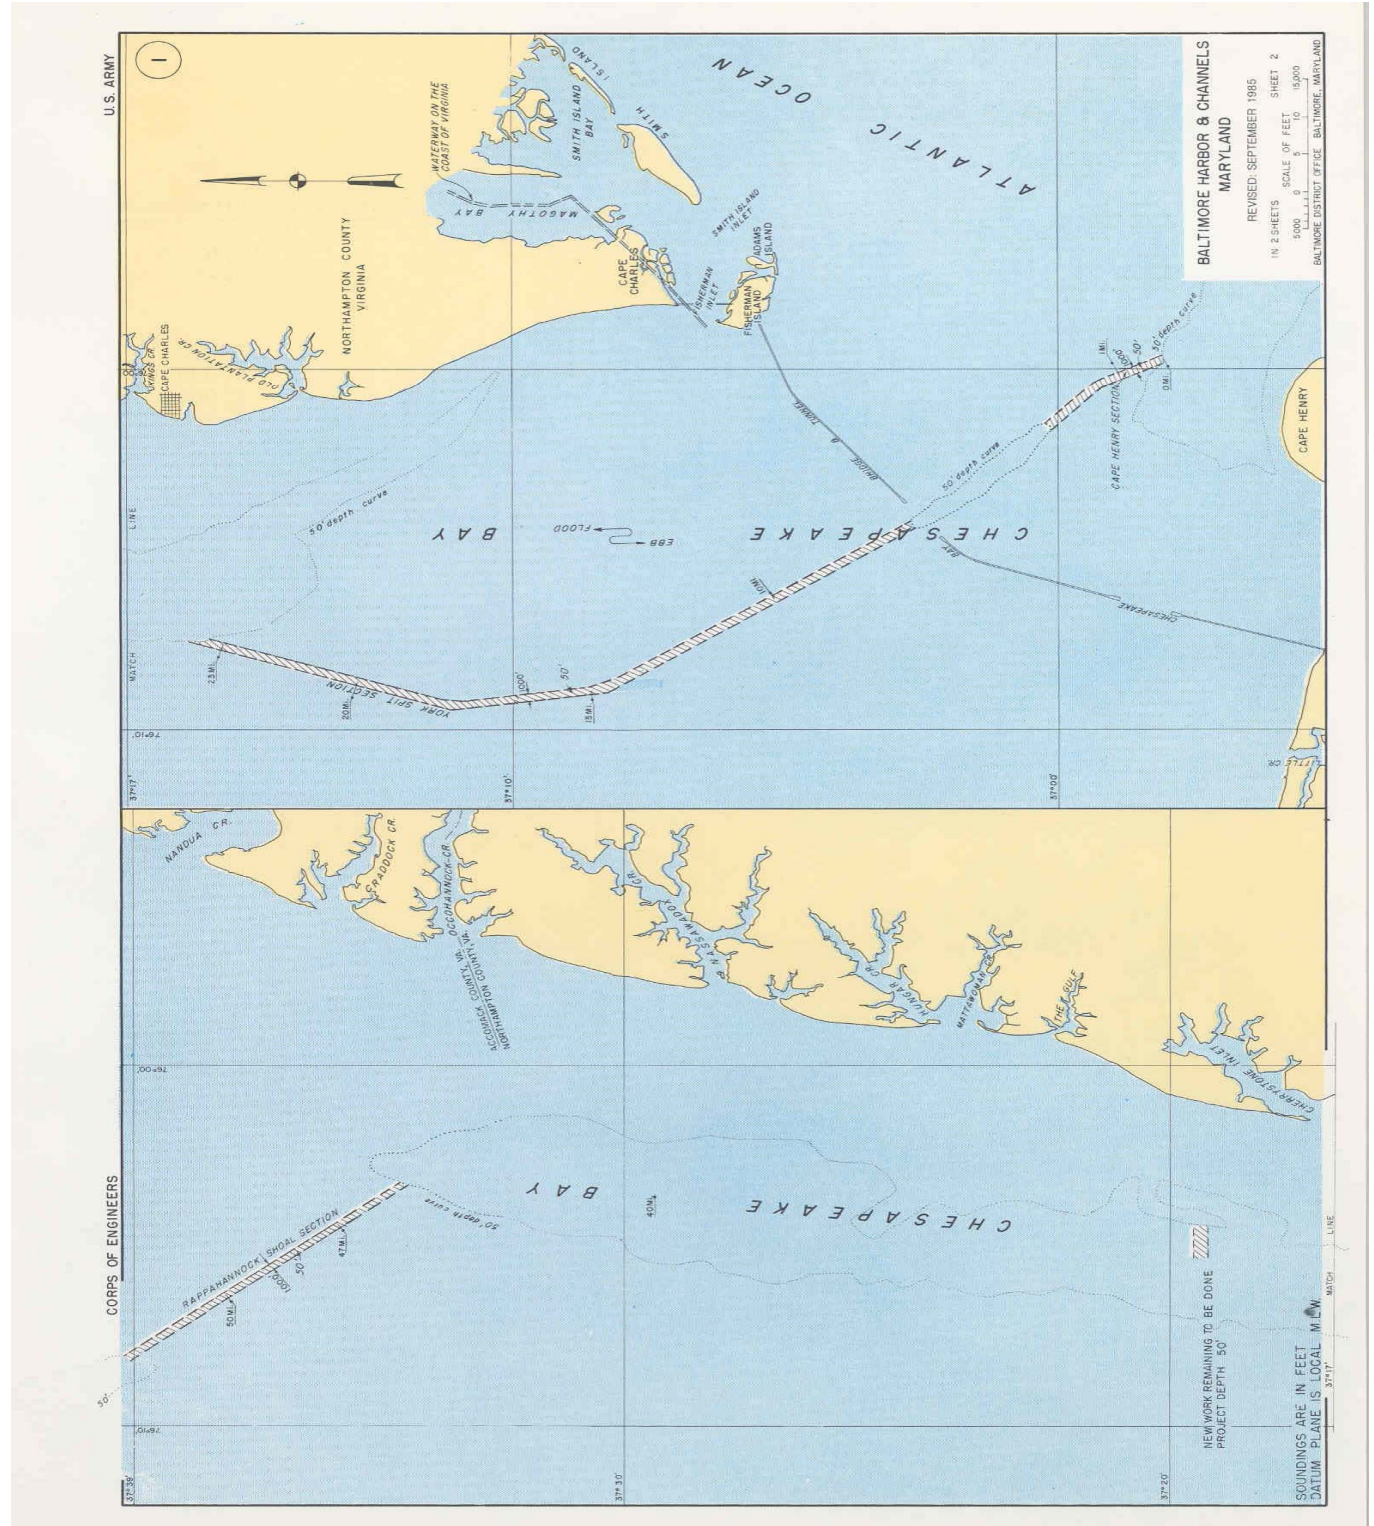

Baltimore Harbor & Channels, Maryland and Virginia

U.S. Army Corps of Engineers
Baltimore District
P.O. Box 1715
Baltimore, Maryland 21203-1715

Baltimore Harbor & Channels, Maryland and Virginia

U.S. Army Corps of Engineers
Baltimore District
P.O. Box 1715
Baltimore, Maryland 21203-1715