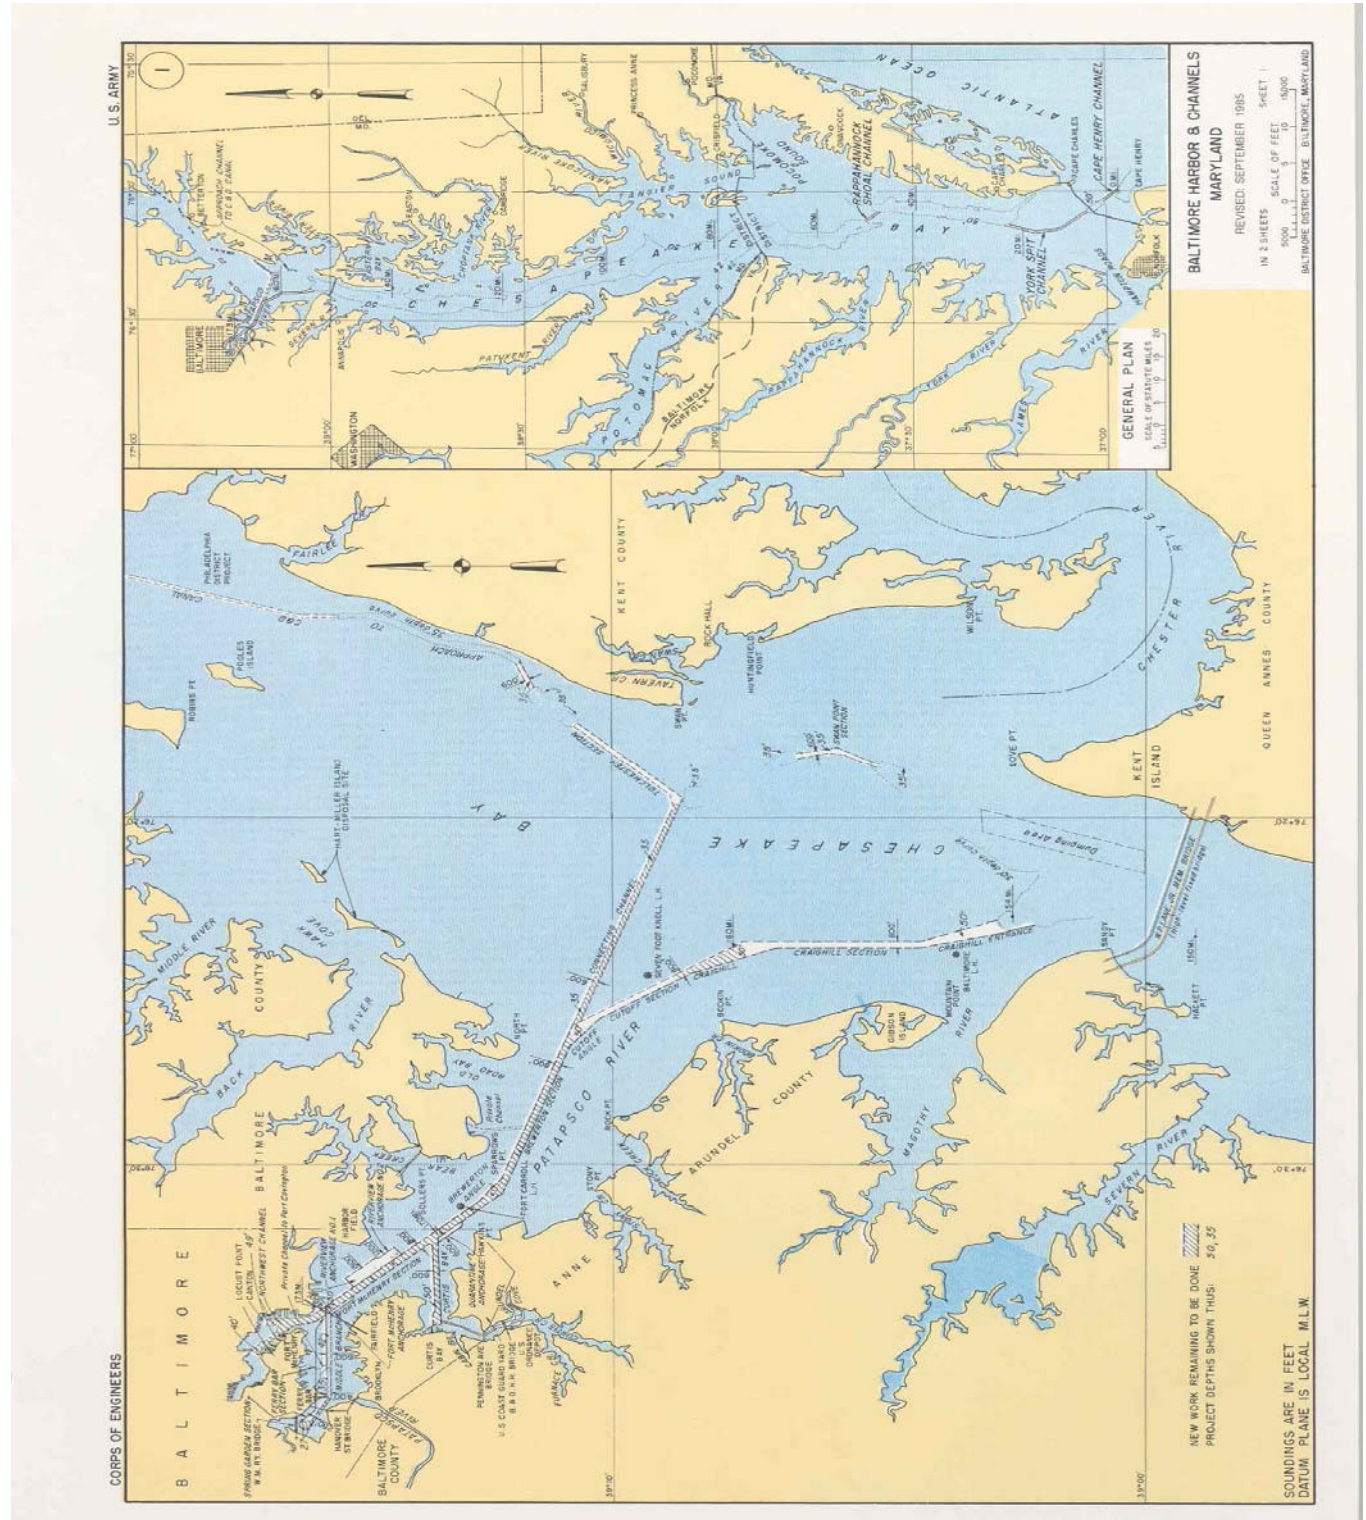

Baltimore Harbor & Channels, Maryland and Virginia

U.S. Army Corps of Engineers
Baltimore District
P.O. Box 1715
Baltimore, Maryland 21203-1715

Baltimore Harbor & Channels, Maryland and Virginia

U.S. Army Corps of Engineers
Baltimore District
P.O. Box 1715
Baltimore, Maryland 21203-1715