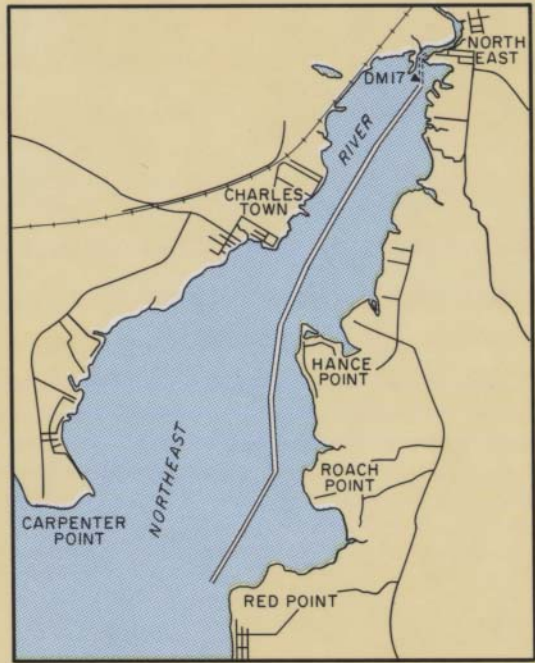

6

INSERT SHOWS CONTINUATION OF CHANNEL DREDGING FROM DM 17.

SOUNDINGS ARE IN FEET
DATUM PLANE IS LOCAL M.L.W.

NORTHEAST RIVER, MD.

REVISED: SEPTEMBER 1985

BALTIMORE DISTRICT OFFICE BALTIMORE MD.