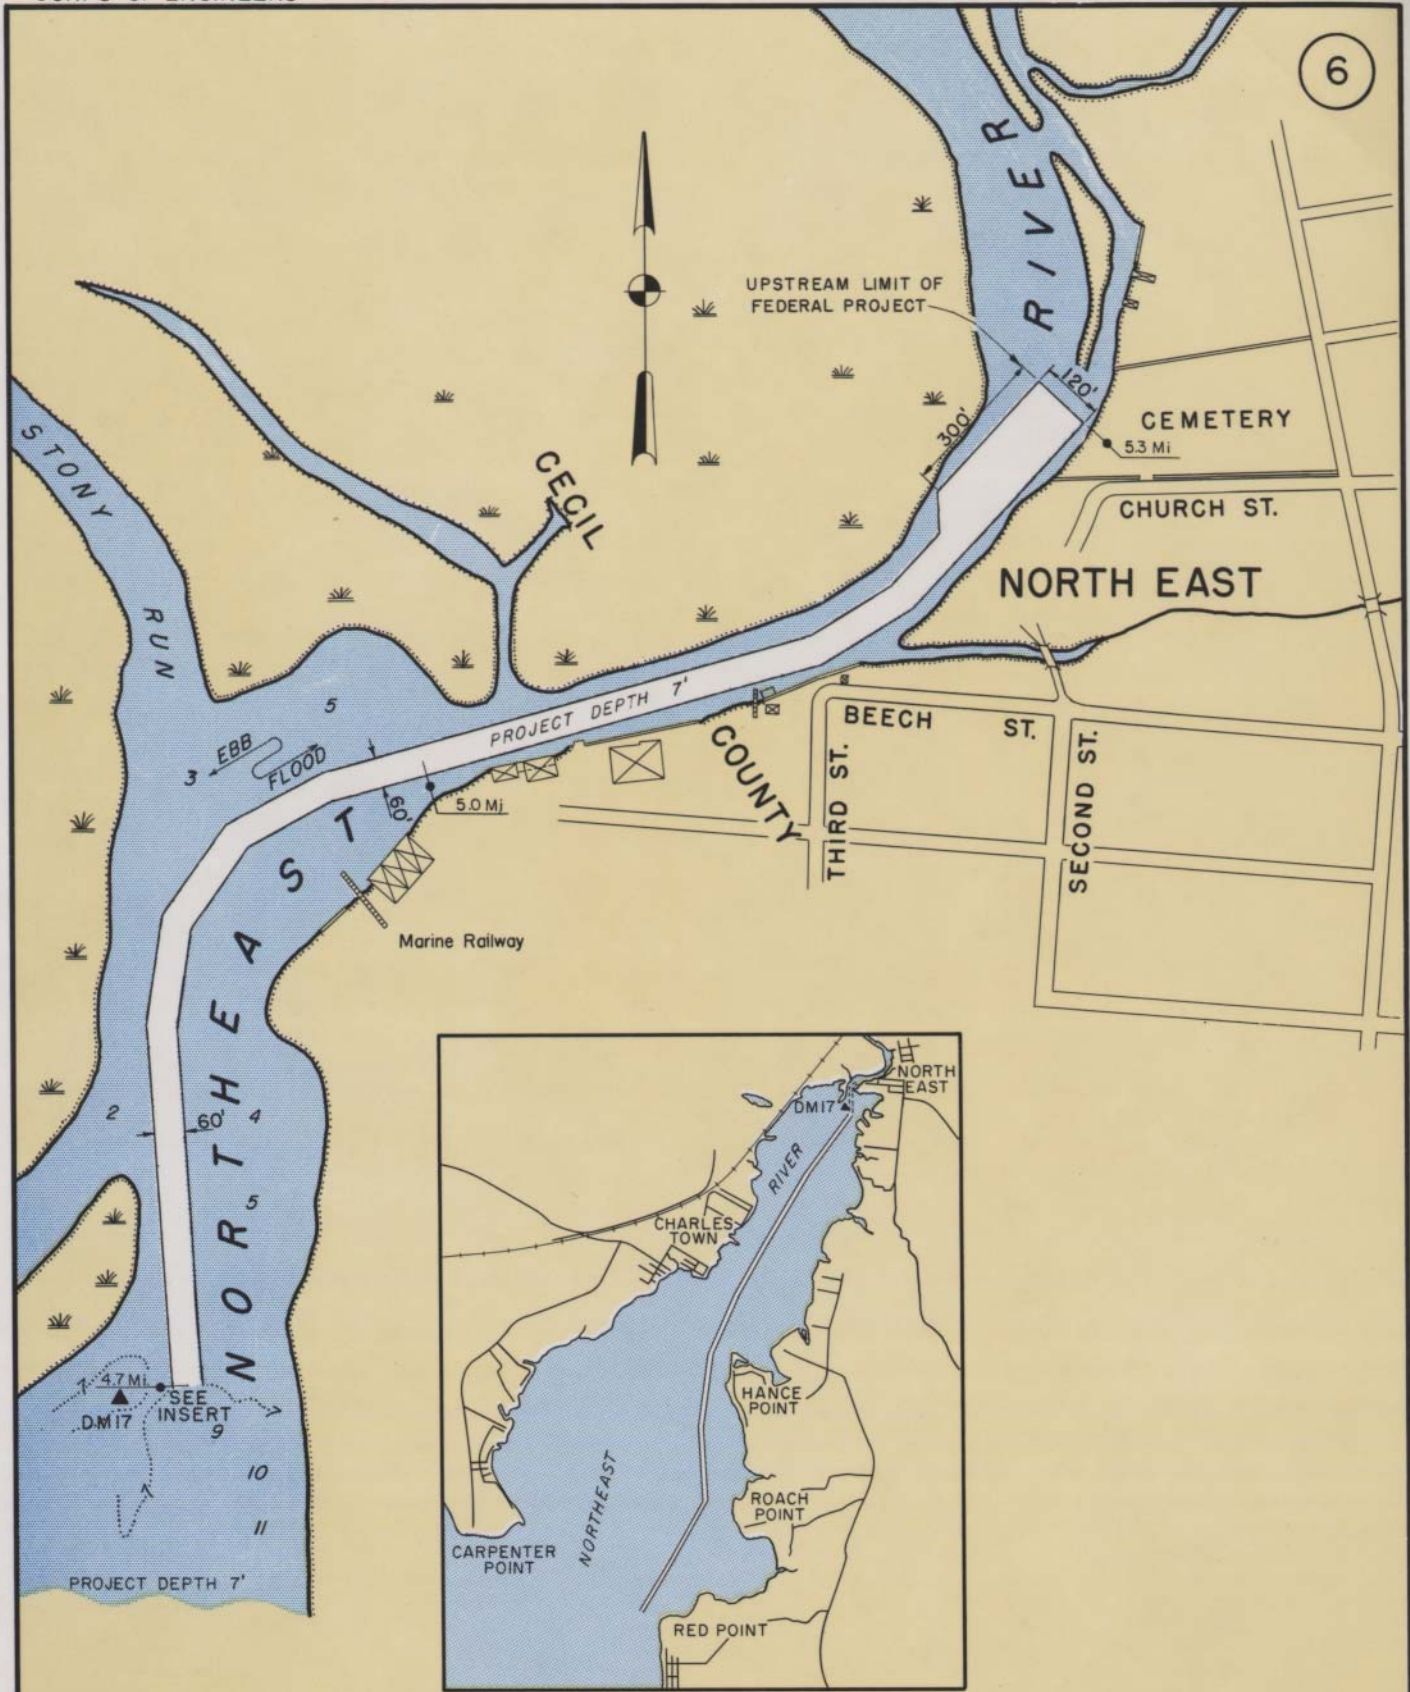

6

INSERT SHOWS CONTINUATION OF CHANNEL DREDGING FROM DM 17.

SOUNDINGS ARE IN FEET
DATUM PLANE IS LOCAL M.L.W.

NORTHEAST RIVER, MD.

REVISED: SEPTEMBER 1985

BALTIMORE DISTRICT OFFICE BALTIMORE MD.