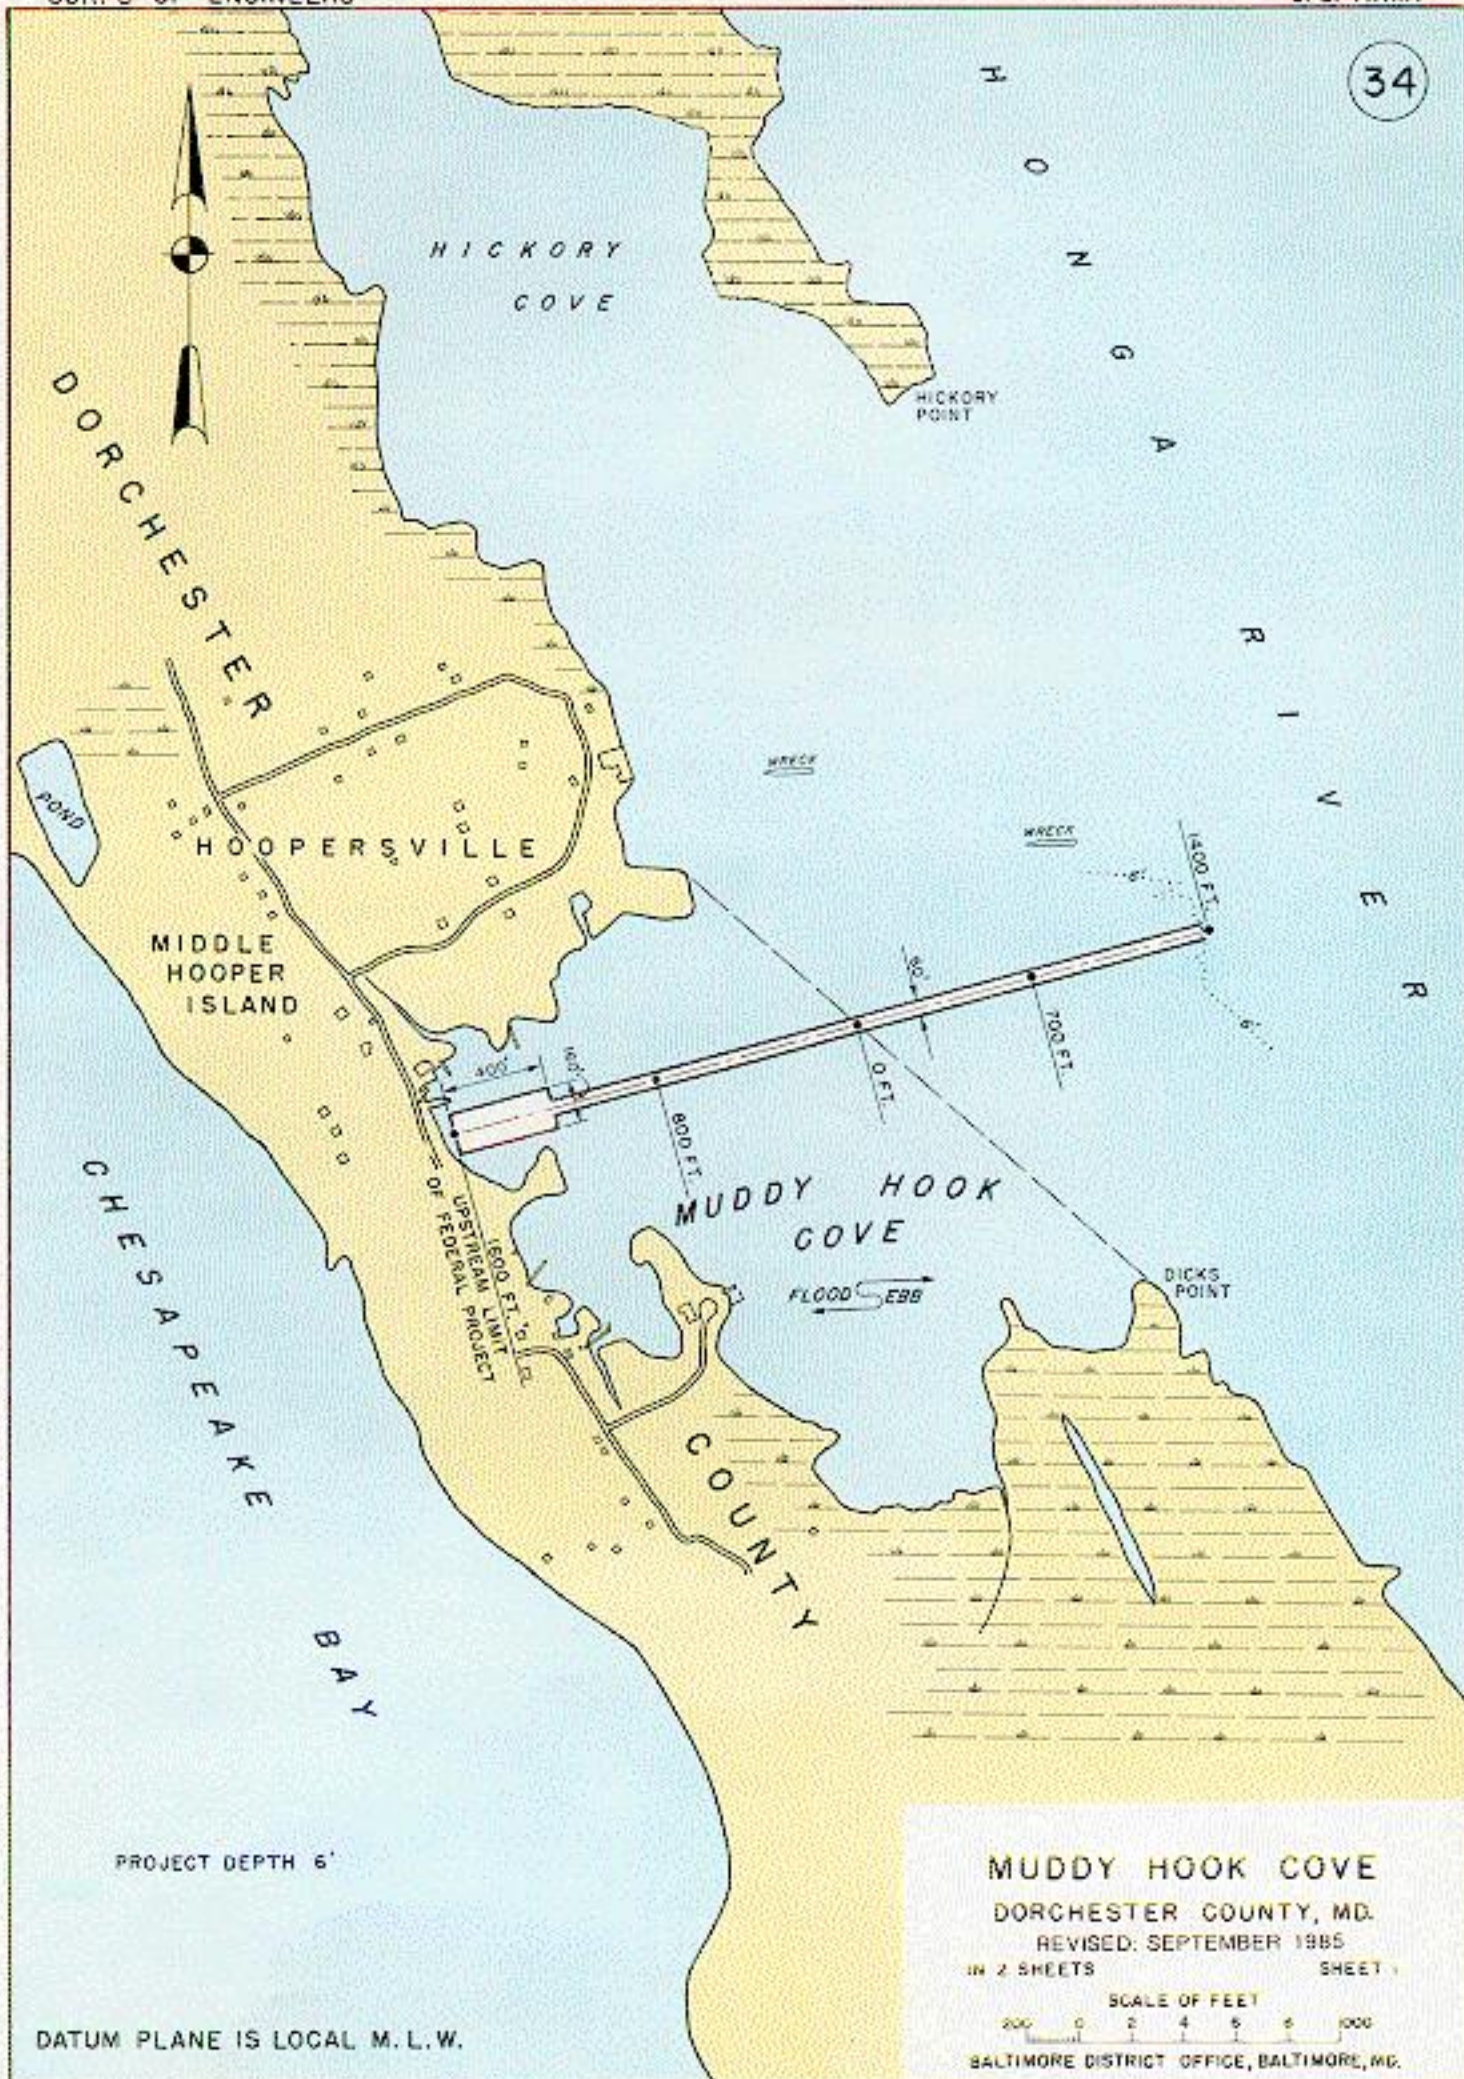

34

DATUM PLANE IS LOCAL M. L. W.

TYLER COVE
 DORCHESTER COUNTY, MD.
 REVISED: SEPTEMBER 1985
 IN 2 SHEETS SHEET 2

SCALE OF FEET
 100 0 1 2 3 4 500

BALTIMORE DISTRICT OFFICE, BALTIMORE, MD.