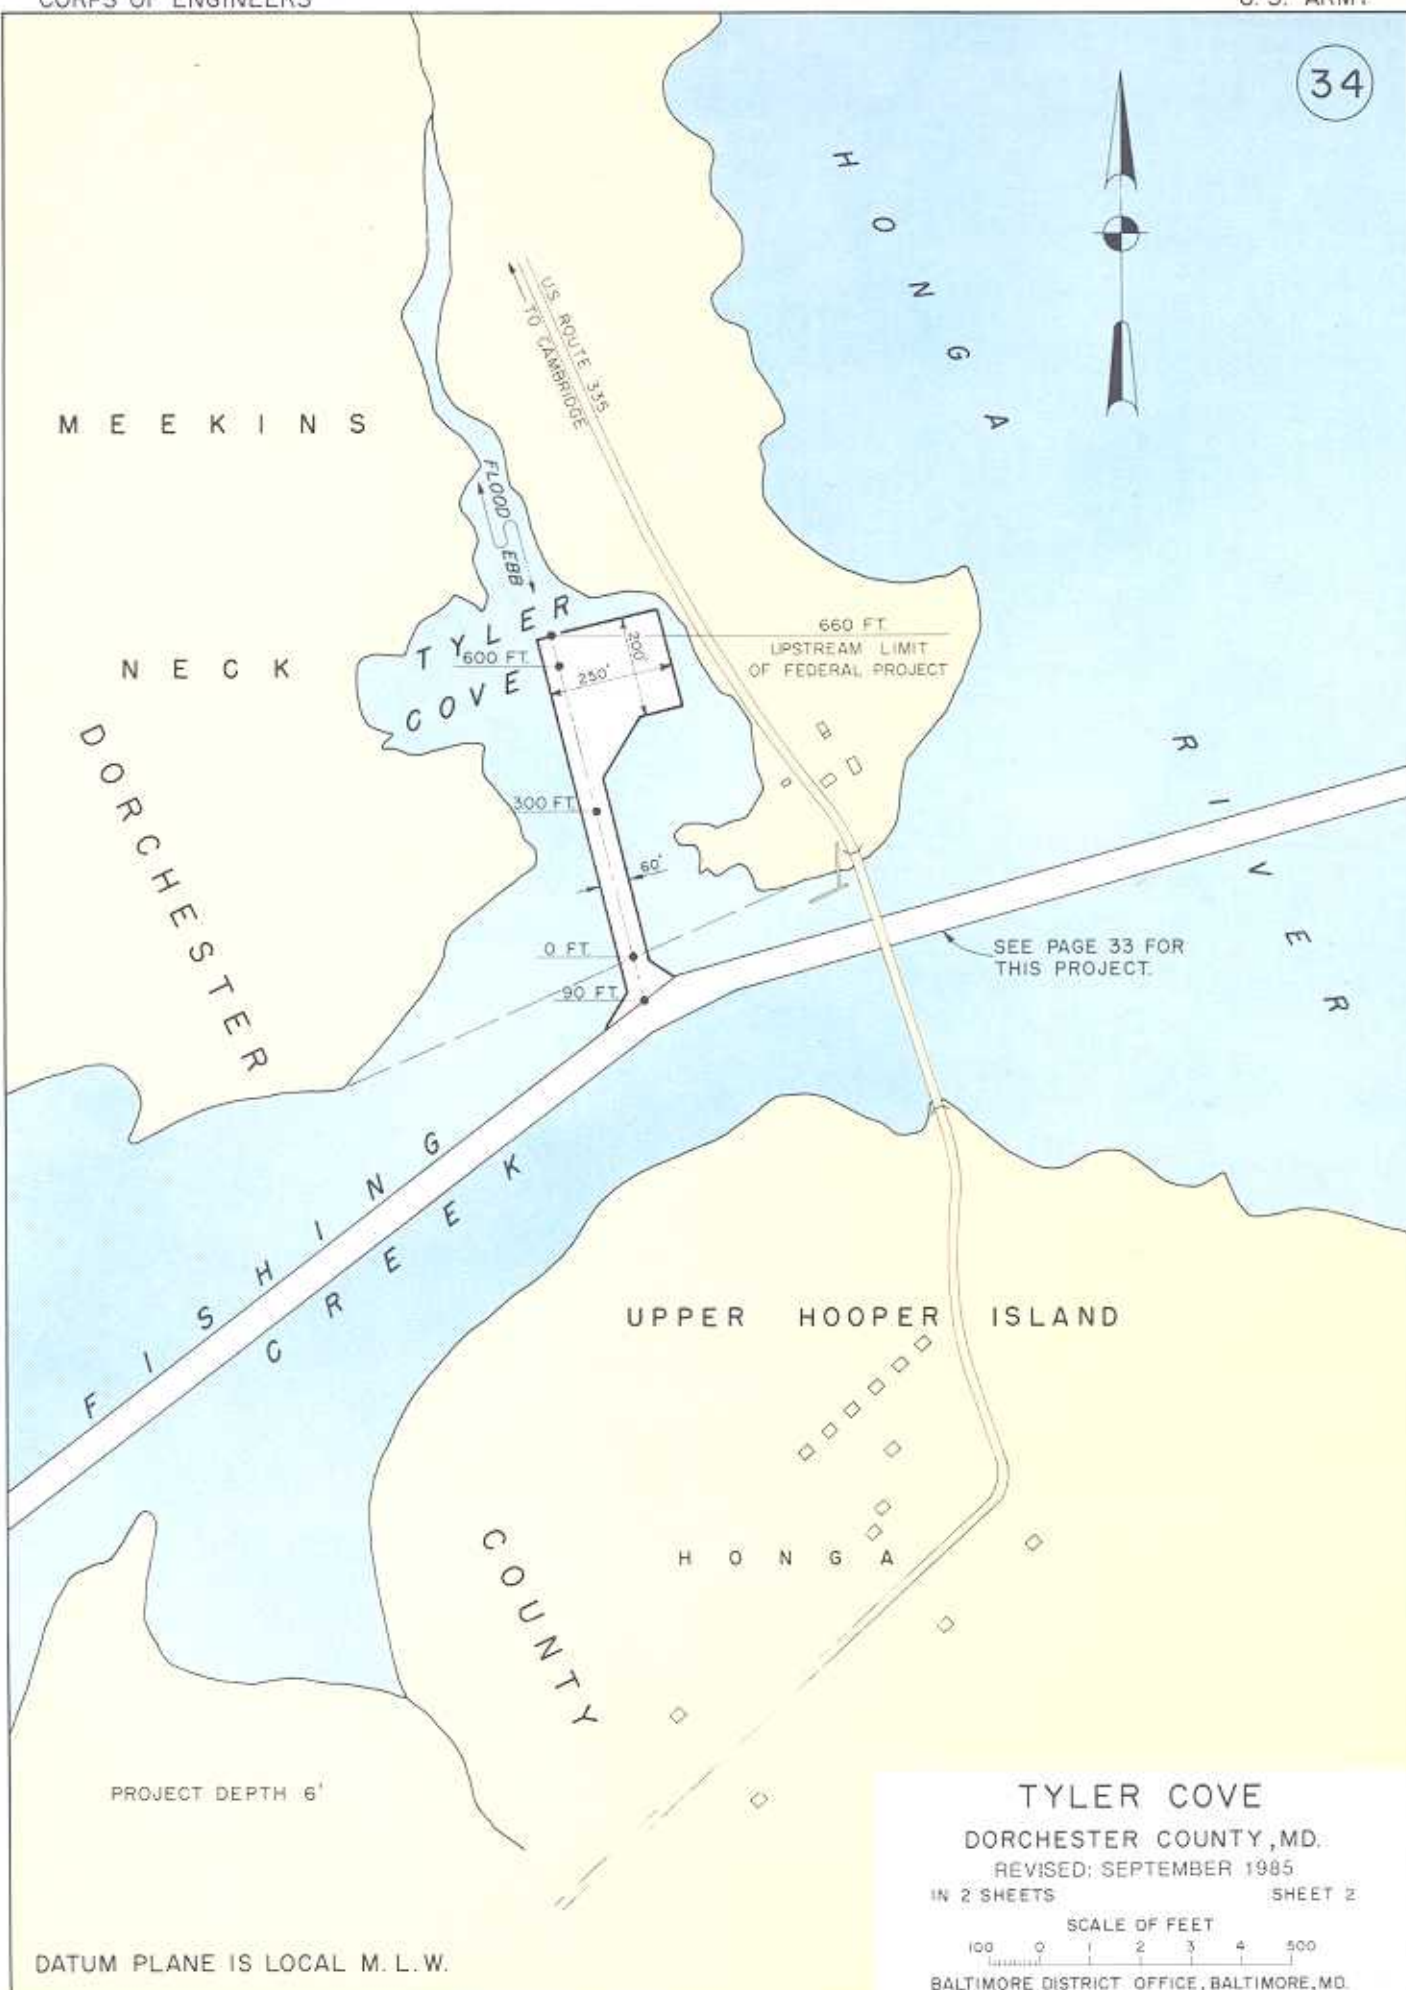

34

DATUM PLANE IS LOCAL M. L. W.

TYLER COVE
 DORCHESTER COUNTY, MD.
 REVISED: SEPTEMBER 1985
 IN 2 SHEETS SHEET 2

SCALE OF FEET
 100 0 1 2 3 4 500

BALTIMORE DISTRICT OFFICE, BALTIMORE, MD.