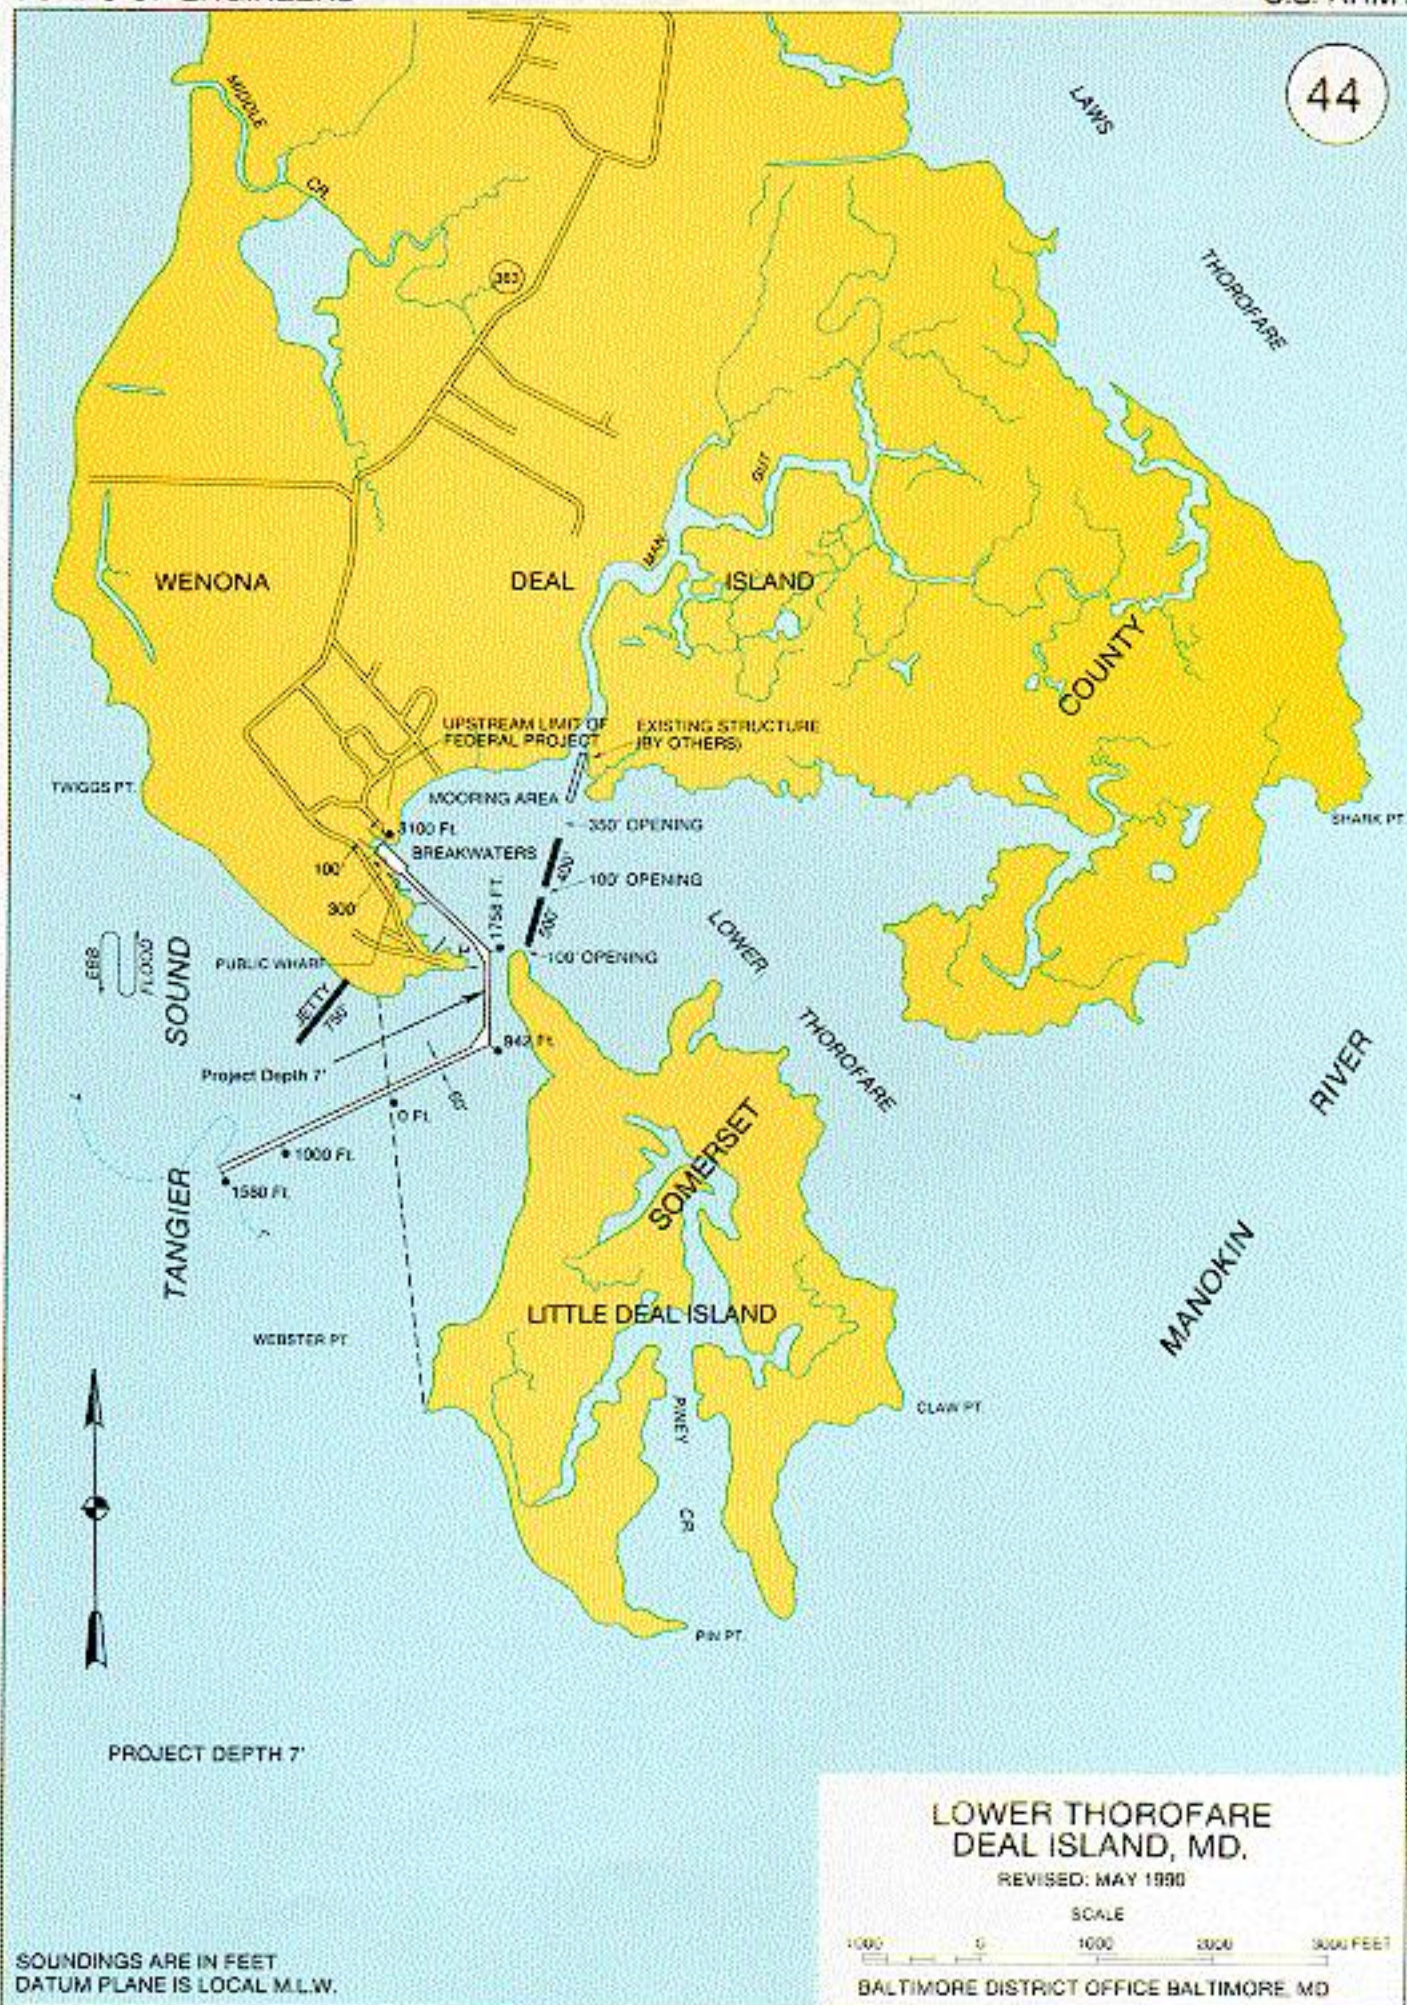

44

LOWER THOROFARE DEAL ISLAND, MD.

REVISED: MAY 1990

SCALE

1000 0 1000 2000 3000 FEET

BALTIMORE DISTRICT OFFICE BALTIMORE, MD