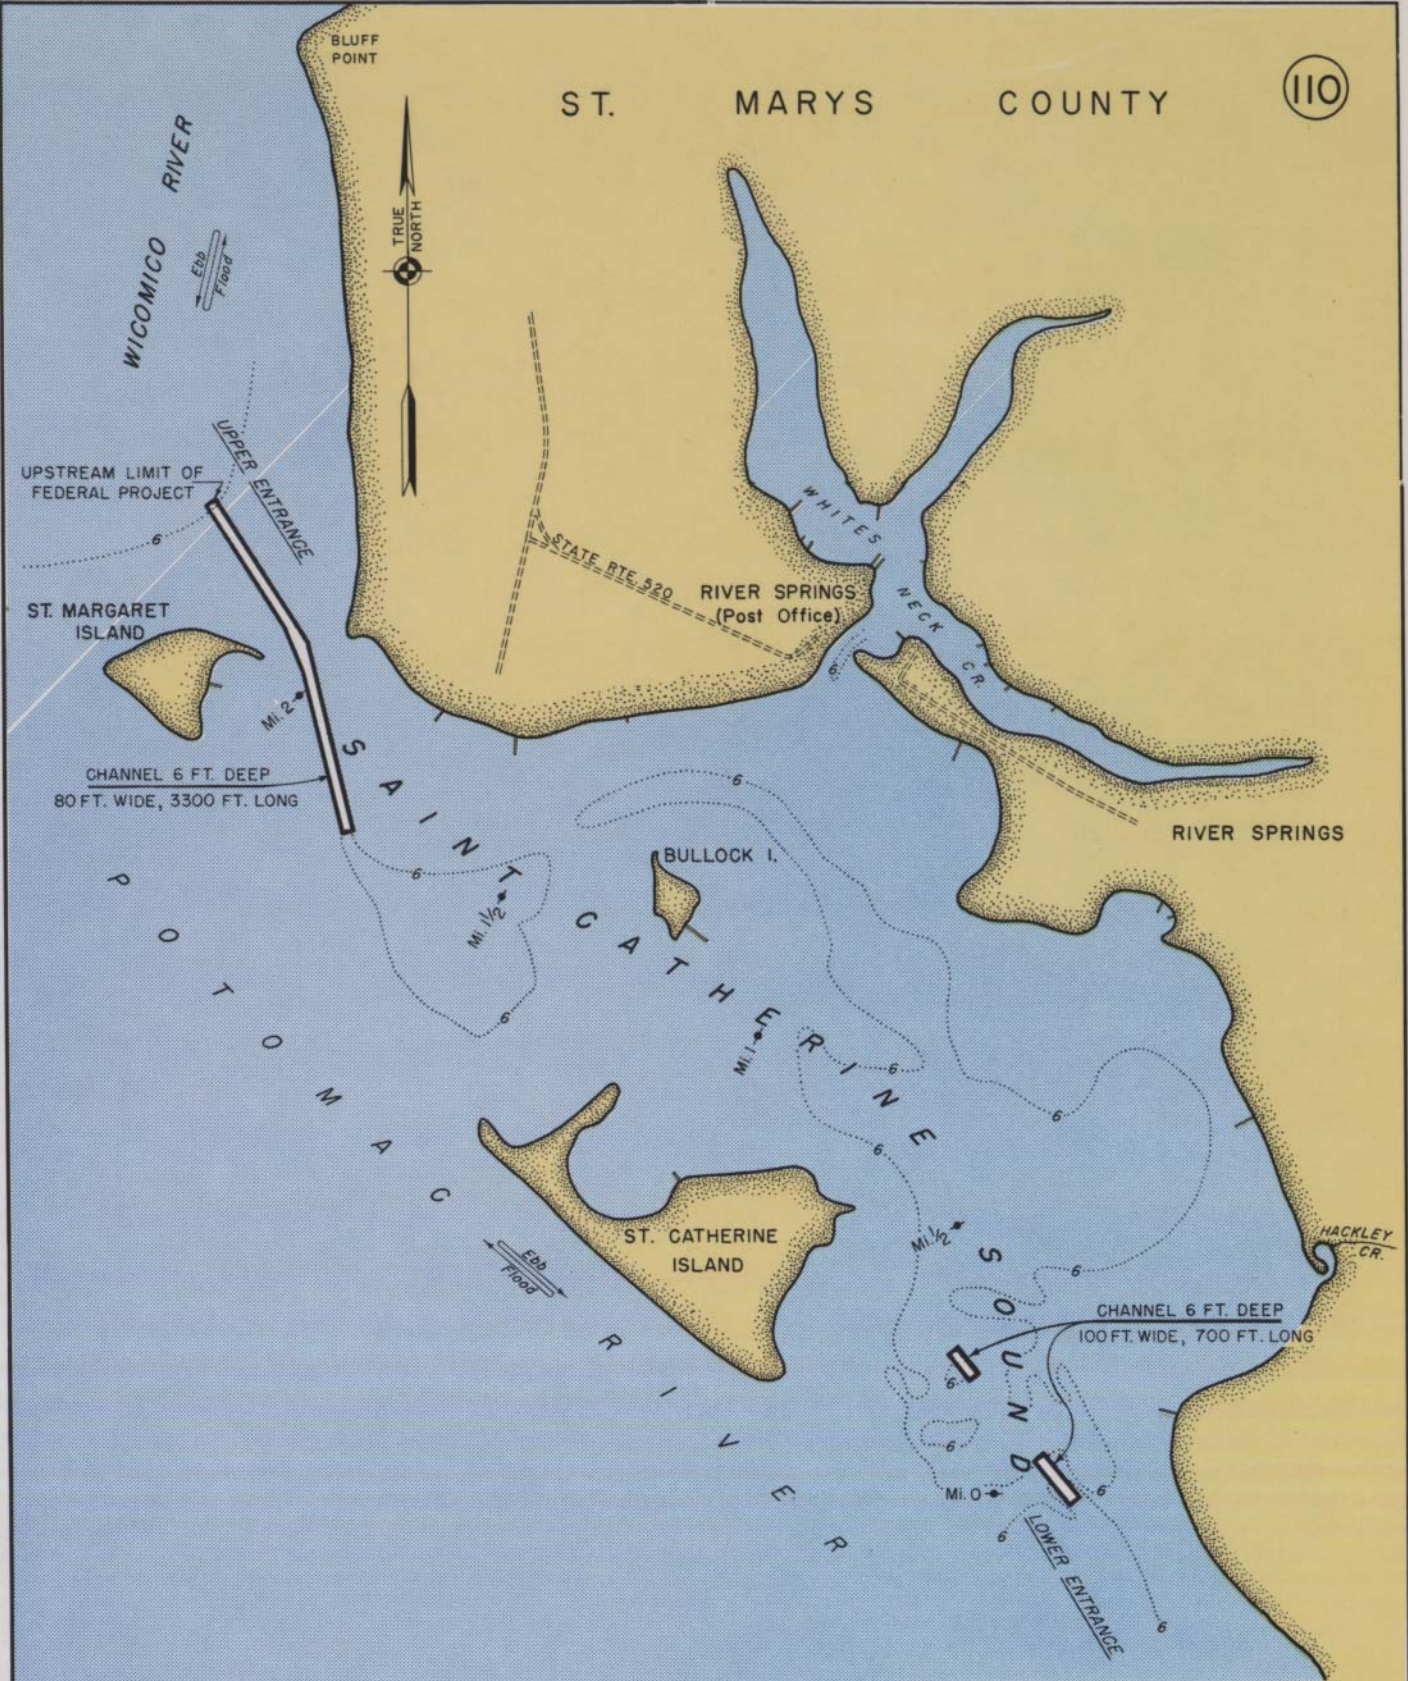

ST. MARYS COUNTY

110

ST. CATHERINE SOUND MARYLAND

REVISED: SEPTEMBER 1985

Soundings are in Feet.  
Datum Plane is Local M.L.W.