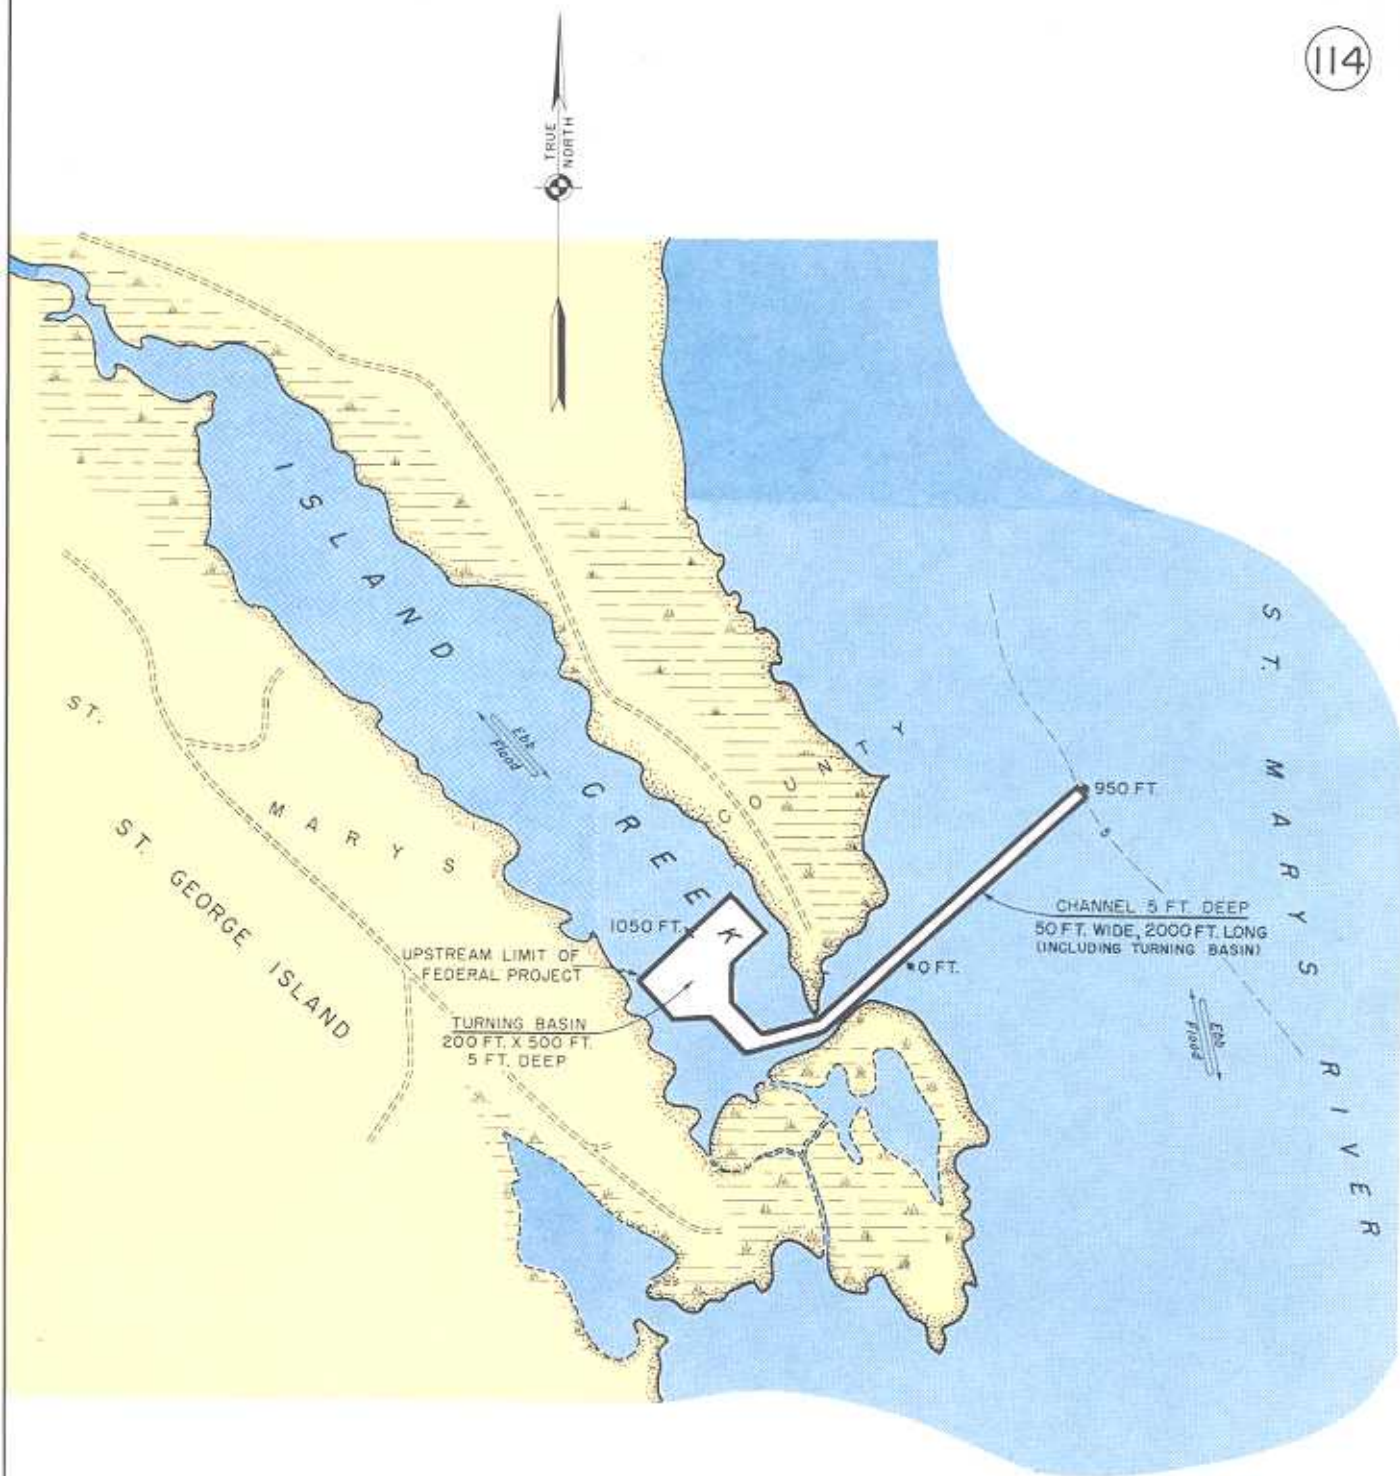

114

ISLAND CREEK SAINT GEORGE ISLAND, MD.

REVISED: SEPTEMBER 1985

Soundings are in Feet.
Datum Plane is Local M. L. W.