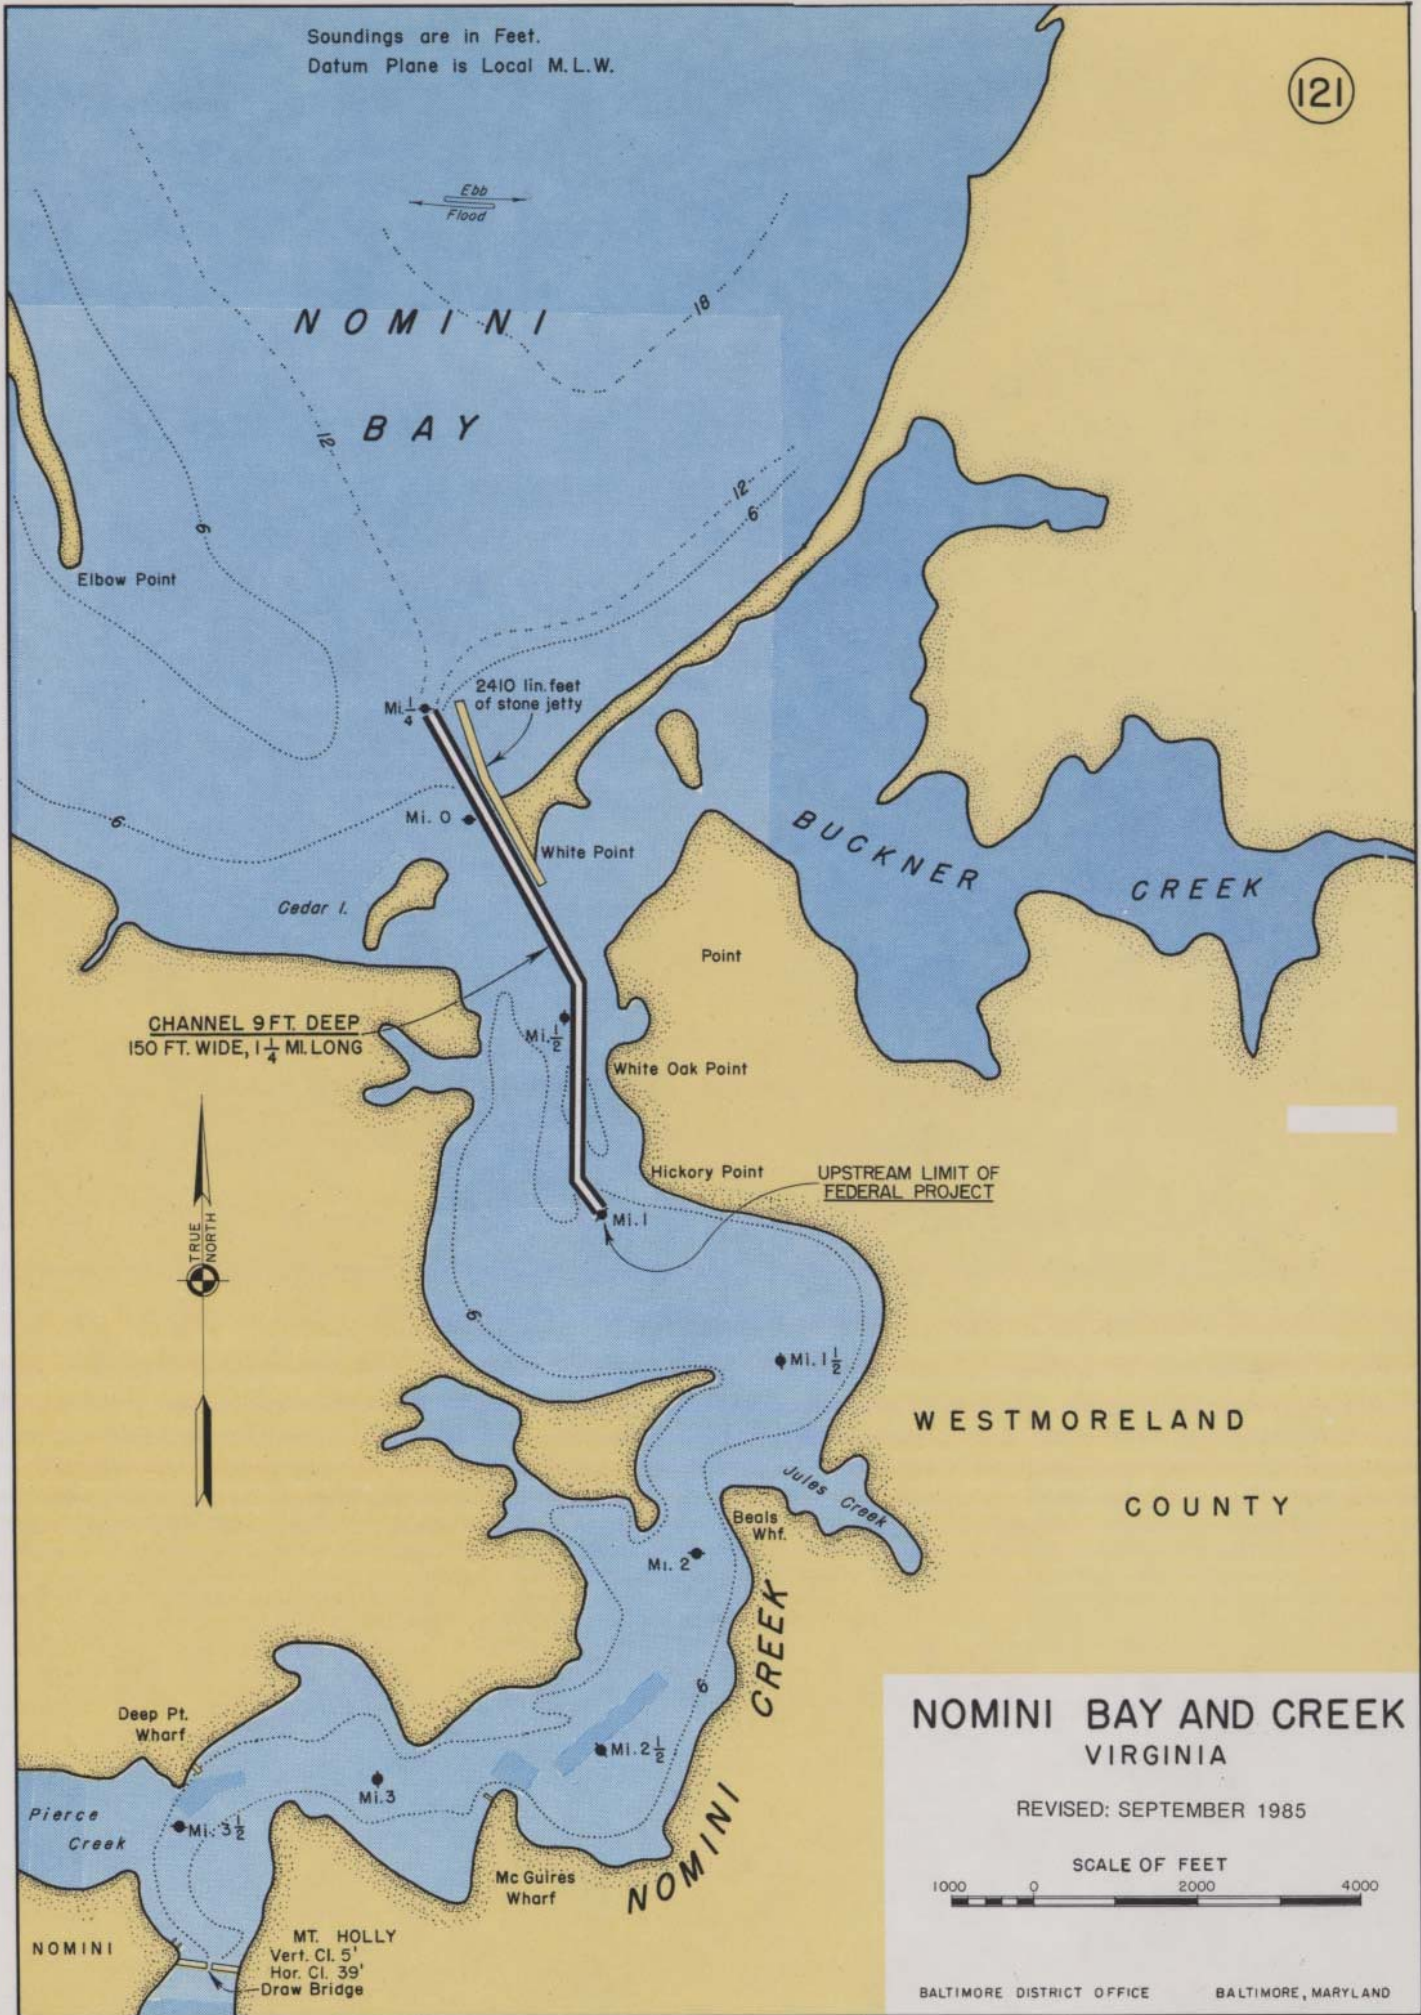

121

Soundings are in Feet.  
Datum Plane is Local M.L.W.

### NOMINI BAY AND CREEK VIRGINIA

REVISED: SEPTEMBER 1985